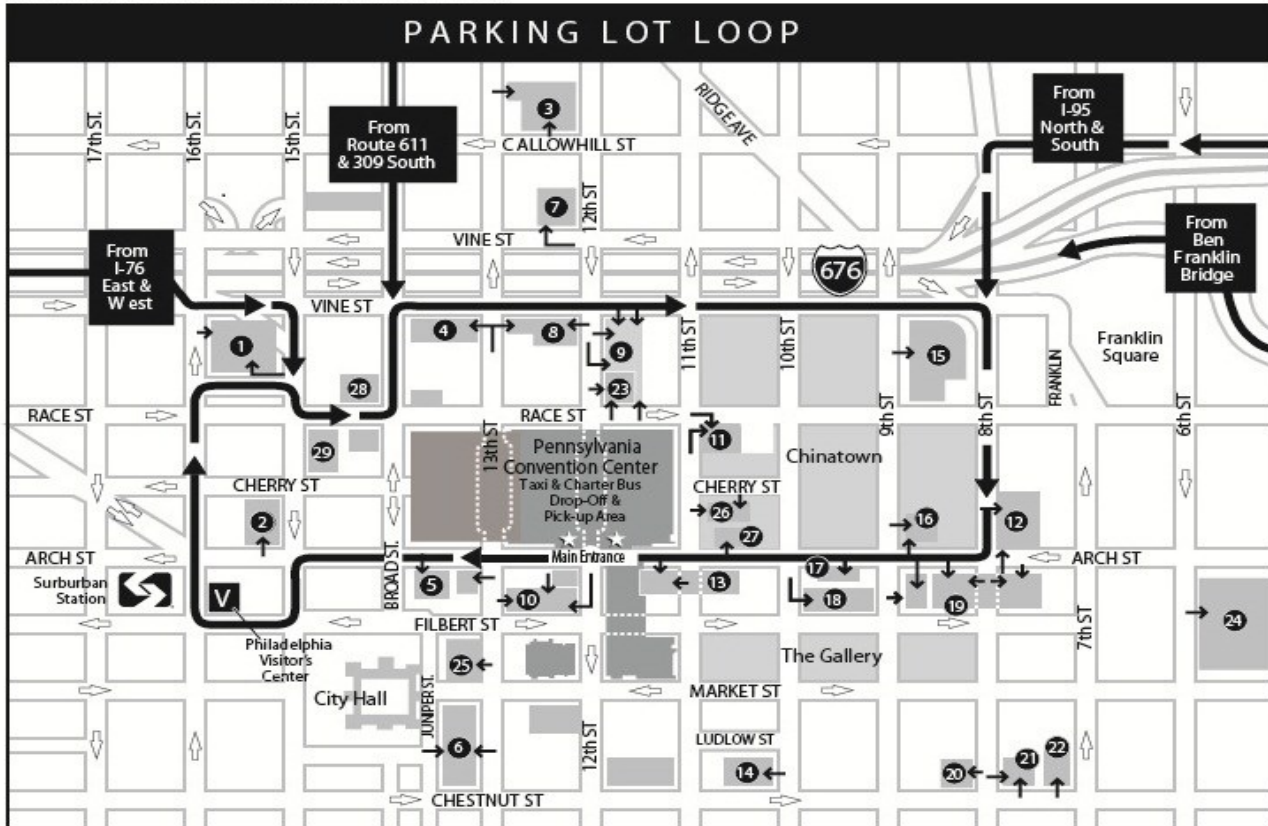

Driving Directions and Parking Map

Parking

There are many parking options—both garages and lots—conveniently located within blocks of the Pennsylvania Convention Center. Below are just a few options.

Please note that you may need to call ahead to confirm availability and rates.

PLEASE NOTE YOUR LOCATION - TAKE PARKING STUB WITH YOU

PREVENT THEFT! DON'T LEAVE VALUABLES WHERE THEY CAN BE SEEN INSIDE YOUR CAR

LOT #	OPERATOR NAME	LOCATION	CONTACT	PHONE	LOT	CAPACITY & CLEARANCE	
1	Realen Gateway	15th & Vine Street	Tom Dunn	215-563-1550	G	1050	7'
2	Phila. Parking Authority	15th & Arch Street	Rocco Morrotto	215-683-9684	L	115	NA
3	DLC Parking Services	12th & Callowhill	Patrick Femia	215-829-8200	L	214	NA
4	EZ Park	Broad & Vine Street	Harvey Spear	215-733-0700	L	150	NA
5	Convention Center Parking	1324 Arch Street	Al Gallon	267-239-0676	G	540	8'
6	Five Star	1300 Market Street	Jeffrey Eckman	215-546-7524	G	650	5'10"
7	EZ Park	1201 Vine/NW Crn.	Harvey Spear	215-733-0700	L	50	NA
8	EZ Park	12th & Vine/SW Crn.	Harvey Spear	215-733-0700	L	250	NA
9	Parkway	12th & Vine/SE Crn	Zerihum Belay	215-640-3810	L	200	NA
10	Parkway	12th & Filbert Street	Taye Mogus	267-767-6143	G	860	NA
11	Central	11th & Race Street	Chris Sherman	215-563-3650	G	260 Valet	7'
12	Parkway	8th & Arch Street	Zerihum Belay	215-640-3810	L	126	NA
13	Gallery II Garage	11th & Arch Street	Pam Grossman	215-568-4025	G	750	6'2"
14	Phila. Parking Authority	10th & Ludlow Street	Rocco Morrotto	215-683-9684	G	450	7'
15	EZ Park	8th-9th/Race to Vine	Harvey Spear	215-733-0700	L	300	NA
16	Parkway	815 Arch Street	Zerihum Belay	215-640-3810	L	120	NA
17	EZ Park	912-20 Arch Street	Harvey Spear	215-733-0700	L	80 Valet	NA

*Continued on the next page